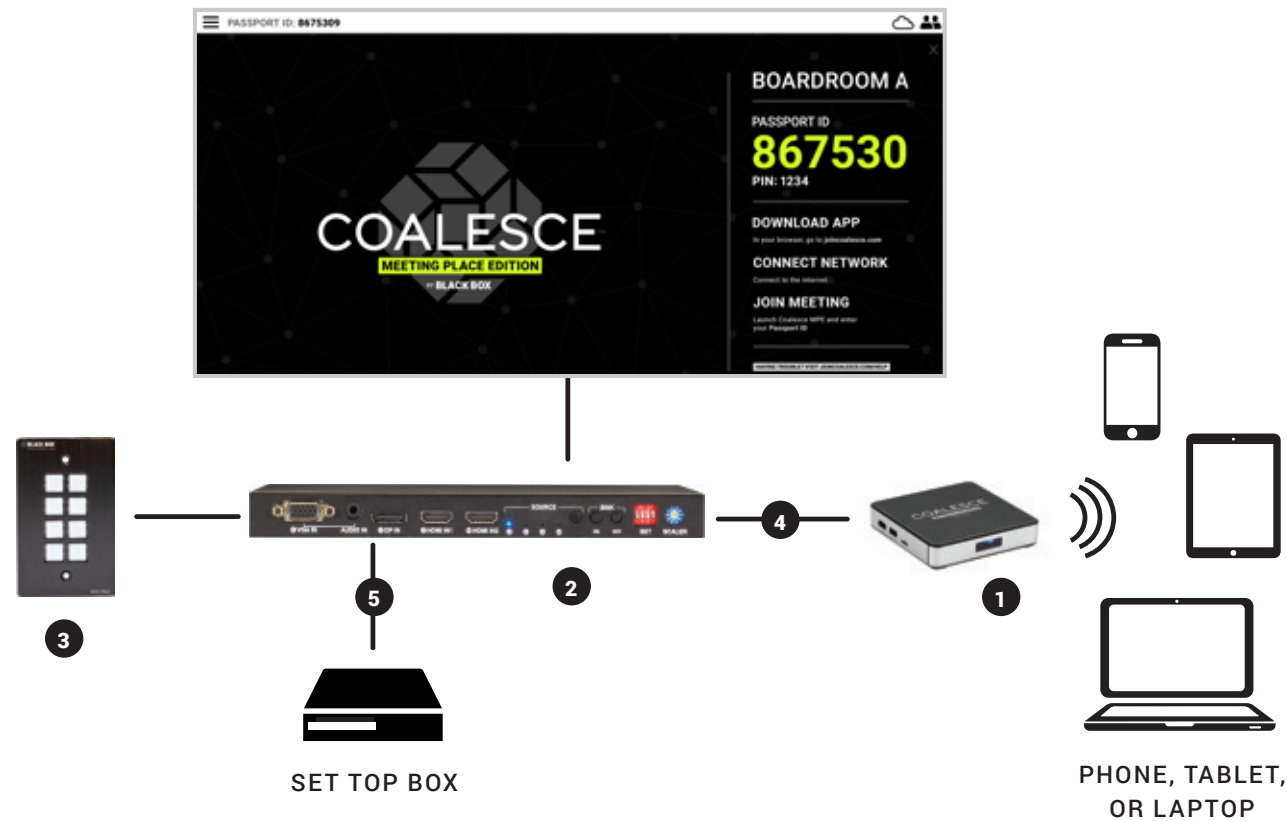

SOLUTION

Black Box's wireless collaboration system, Coalesce MPE, enables users to display and share content from their mobile laptops, tablets and smartphones on the screen.

1. COALESCE™ MPE COLLABORATION SYSTEM
2. SLIMLINE HIGH-SPEED HDMI CABLE

PRODUCT	PART #	INPUTS	OUTPUTS	BENEFITS
COALESCE™ MPE COLLABORATION SYSTEM BLACK-BOX.EU/COALESCE	WC-COA-MPE	Six (Wireless, Wired)	(1) HDMI	Wirelessly connect and share multiple screens simultaneously from any device. White board feature enables users to sketch ideas directly on the touch screen. Compact device fits behind displays.
SLIMLINE HIGH-SPEED HDMI CABLE	VCS-HDMI-001M	N/A	N/A	Super flexible, ultra-thin cable, 1.0 m, for easier handling and installation. Included with Coalesce MPE.

SMALL MEETING ROOM 1 DISPLAY / 2-4 SOURCES

DESCRIPTION

Simple configuration for a small room where up to six people congregate to share screens and information.

CHALLENGE

Today's workplaces need to support easy-to-use technology so team members focus can be on collaboration and productivity rather than managing the equipment.

SOLUTION

Black Box's wireless collaboration system, Coalesce MPE, enables local and remote users to share content from their laptop, tablet or smartphone on one display. To address multi-use rooms with multiple inputs, simply add a presentation switcher and sleek wallplate control panel. Black Box's switcher offers built-in scaling and HDBaseT extension for inputs and outputs.