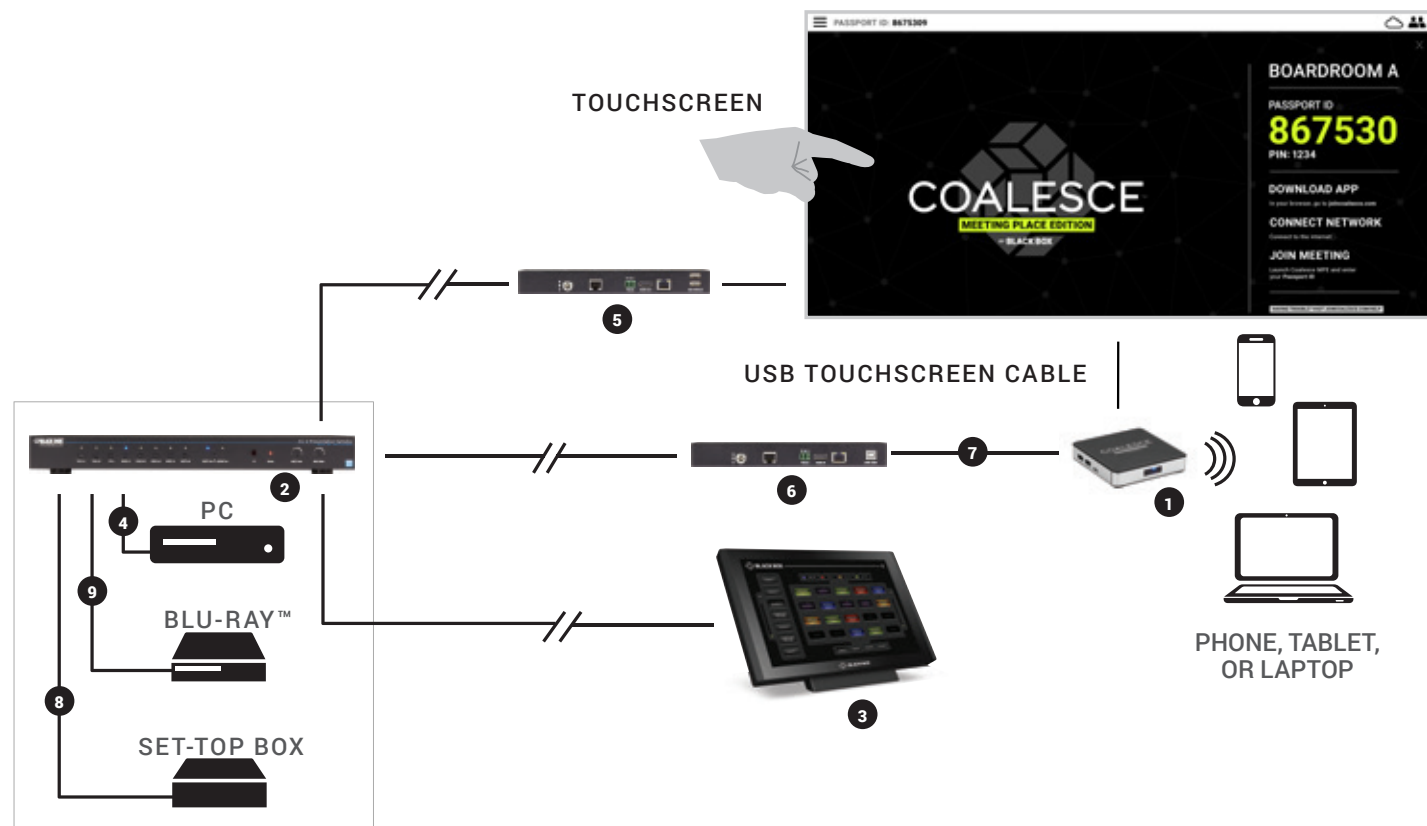

BOARDROOM 1-2 DISPLAYS / 8-12 SOURCES

DESCRIPTION

Configuration for a premium meeting space where larger groups meet for professional presentations.

CHALLENGE

Today's workplaces need to support easy-to-use technology so team members focus can be on collaboration and productivity rather than managing the equipment.

SOLUTION

Black Box's wireless collaboration system, Coalesce MPE, enables users to share content from their PC or mobile devices to the display. To address multi-use rooms, add a presentation switcher that enables multiple inputs and outputs. For system management, add Black Box's controller device, ControlBridge, which is controlled from the 7" touchscreen. For a clean design, store the majority of the AV solution in a nearby rack out of sight and HDBaset extension for inputs and outputs.

1. COALESCE™ MPE COLLABORATION SYSTEM
2. 8 X 2 PRESENTATION SWITCHER
3. CONTROLBRIDGE™ 7" TOUCH SCREEN
4. SELECT SERVER CABINET – 15U
5. VX1000 – HDMI RECEIVER
6. VX1000 – HDMI TRANSMITTER
7. SLIMLINE HIGH-SPEED HDMI CABLE
8. GIGATRUE® CAT6 LOCKABLE PATCH CABLE
9. GIGATRUE® CAT6 HDBASET CABLE